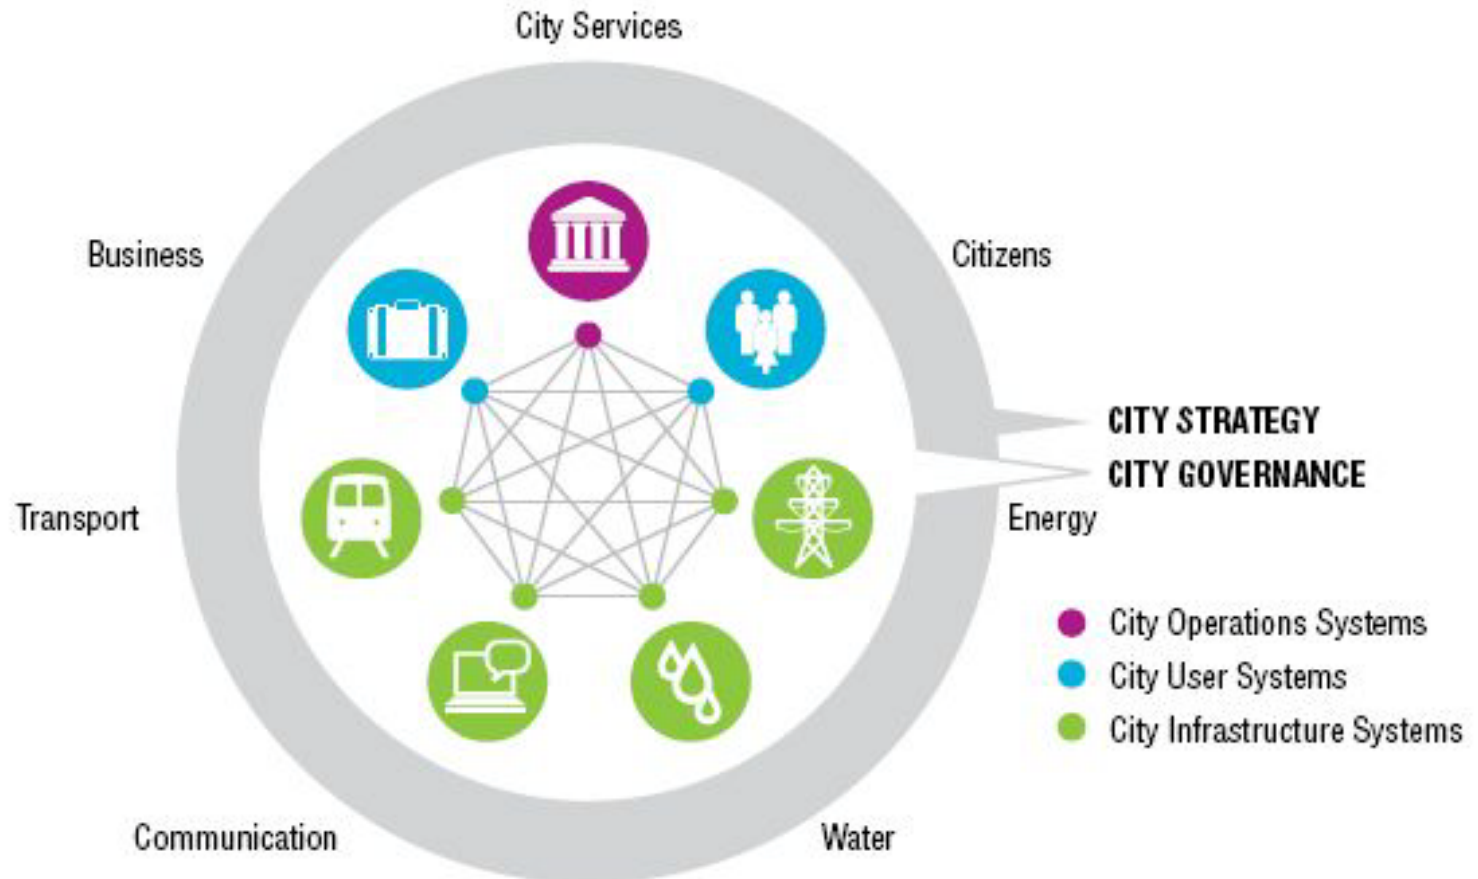

Introducing Cloud Computing to Make Cities Smarter

**Dr. Julia Glidden
21c Consultancy**

Bahrain International eGovernment Forum 2011

Introducing the EPIC Challenge....

Introducing EPIC....

- **EPIC:** The European Platform for Intelligent Cities
- Funded by the European Commission
- **Pioneer project** in the new 'Smart Cities' and 'Living Labs' initiatives

What is a Smart City?

‘What are Living Labs?’

The Current Challenge.....

- Since 1995, the European Commission has funded a number of initiatives to improve government services
- Yet technical and procedural limitations have prevented European cities from harnessing the full power of Living Labs and truly working Smarter

The EPIC Solution....

- **Use the IBM Cloud as the basis for a European-based web-service delivery platform**
 - Focus on key building blocks i.e. authentication, security
 - Identify standards and protocols for new technologies i.e. IoT, Mobile, 3D
- **Pilot ‘Smart City’ use of the platform across Europe**
 - Involve Living Lab pilot sites to provide user driven open innovation and test the EPIC platform
- **Develop a Roadmap for pan-European implementation**
 - Include practical focus on working business models, including PPP
 - Identify standards for user-driven open innovation